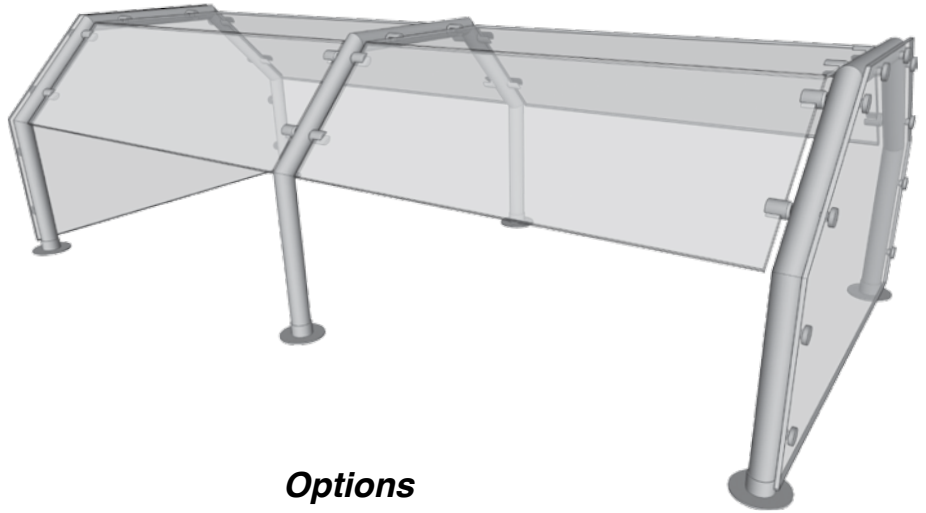

Project: _____ Item: _____ Quantity: _____ Counter Length: _____ Counter Depth: _____

Series: AD

Post Size:

- Round 1"
- Square 1"
- Round 1.5"
- Square 1.5"

Post Style

Glass Width

- 1/4" 46" Max Length
- 3/8" 58" Max Length
- 1/2" 72" Max Length

Overall Length (OAL)

- 48"
- 72"
- 96"
- Custom

Finish

- Brushed SS
- Polished SS
- Powder Coat (PC)
Available In Any Colors

Options

End Panels

- Both End Panels (NSF Required)
- None
- 1 Side **Left** _____ **Right** _____

Top Glass

- Adjustable
- Fixed

Electrical

- Safe 12V LED Light Fixture
- Halogen Strip Heater
- Infrared Strip Heater

Glass Mounting

- Bullet Style Glass Clip (standard)
- Winged Offset (custom)
- U Channel (custom)