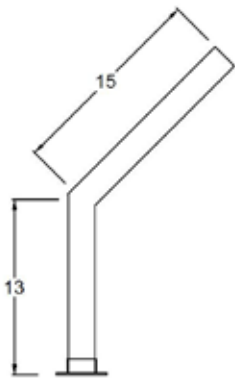

Project: _____ Item: _____ Quantity: _____ Counter Length: _____ Counter Depth: _____

Series: AD

Post Size:

- Round 1"
- Square 1"
- Round 1.5"
- Square 1.5"

Post Style

Glass Width

- 1/4" 46" Max Length
- 3/8" 58" Max Length
- 1/2" 72" Max Length

Overall Length (OAL)

- 48"
- 72"
- 96"
- Custom

Finish

- Brushed SS
- Polished SS
- Powder Coat (PC)
Available In Any Colors

Options

End Panels

- Both End Panels (NSF Required)
- None
- 1 Side **Left** _____ **Right** _____