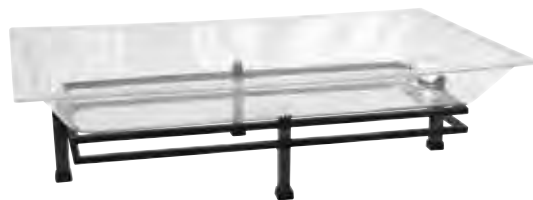

20x20x6" - Order: # 010LCS22LED
Includes RF Controller

Large LED

52x20x6" - Order: # 010LCS55LED

Round LED

30" dia x 6" - Order: # 010LCS30LED

Iron Enhancements™ Ice Displays

Round

32" dia. x 9.5" - Order: # 1BLRE32SET

drain

Medium

31x16x9.5" - Order: # 1BLRE35SET

Small

16x16x9.5" - Order: # 1BLRE22SET

Base and tray
separate for easy storage
& transport

Large

52x20x10" - Order: # 1BLRE55SET